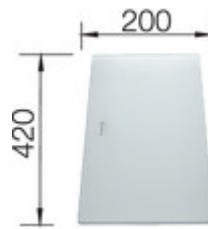

Cutting board
225335