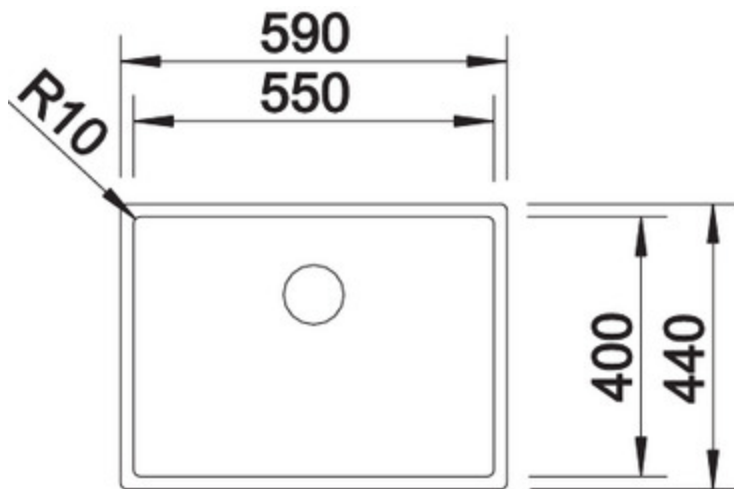

BLANCO CLARON 550-U

Item No. 521579

Pros

Perfect in design and function

- Concise 10 mm radius for more design - without sacrificing functional advantages
- BLANCO CLARON in elegant-pure design with no visible base pattern
- Optimum utilisation of the bowl capacity thanks to extra deep bowls and smallest possible radii
- InFino™ drain system – gracefully integrated and easy-care

Surfaces

stainless steel satin polish

Item No. 521579

Details

Top View

Scope of supply

manually operated waste and overflow fitting* with space saving pipe,
 3 1/2" InFino™ basket strainer, fixing element set (sealing not included)

Design tips

Width of base unit : 60 cm

Bowl depth: 190 mm

Taps

BLANCO LEVOS-S
 stainless steel satin polish
 514918

BLANCO LINEE
 stainless steel satin polish
 517595

BLANCO LINEE-S
 stainless steel satin polish
 517592