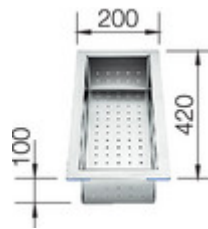

Design tips

Width of base unit : 60 cm

Bowl depth: 190 mm

Taps

BLANCO LEVOS-S
 stainless steel satin polish
 514918

BLANCO LINEE
 stainless steel satin polish
 517595

BLANCO LINEE-S
 stainless steel satin polish
 517592

Wastesystems

BLANCO SELECT 60/3
518724

optional

Top-Rails
235906

Lay-on drainer
black
223067

Wooden chopping board
223074

Cutting board
225333

Colander
219649

Cutting board
225335

Cutting board
219645

Drainer
219650

BLANCO LEVOS Soap
dispenser
stainless steel satin polish
517586

Cutting board
219644

BLANCO PIONA Soap
dispenser
stainless steel satin polish
515991