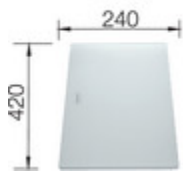

Cutting board
225333