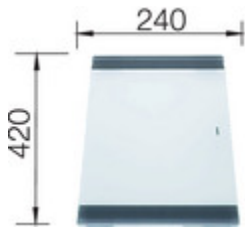

Cutting board
219645