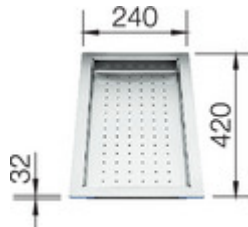

Drainer
219650