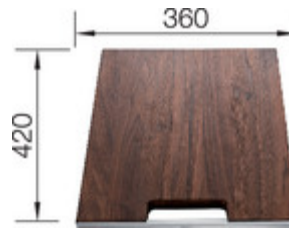

Wooden chopping board
223074