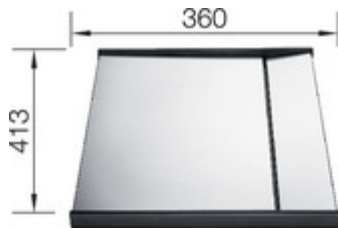

Lay-on drainer
black
223067