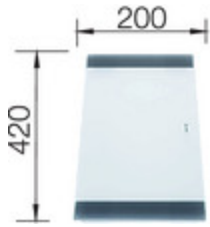

Design tips

Width of base unit : 60 cm

Bowl depth: 190 mm

Taps

BLANCO LEVOS-S
 stainless steel satin polish
 514918

BLANCO LINEE
 stainless steel satin polish
 517595

BLANCO LINEE-S
 stainless steel satin polish
 517592

Cutting board
225335

Cutting board
219645

Drainer
219650

BLANCO LEVOS Soap
dispenser
stainless steel satin polish
517586

Cutting board
219644

BLANCO PIONA Soap
dispenser
stainless steel satin polish
515991