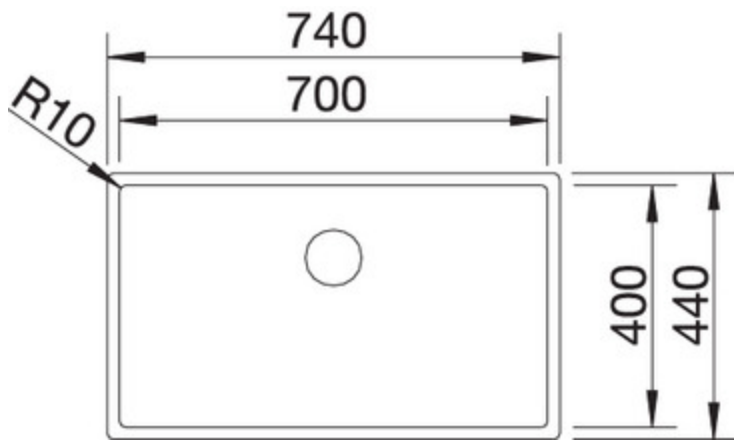

BLANCO CLARON 700-U

Item No. 521581

Pros

Perfect in design and function

- Concise 10 mm radius for more design - without sacrificing functional advantages
- BLANCO CLARON in elegant-pure design with no visible base pattern
- Optimum utilisation of the bowl capacity thanks to extra deep bowls and smallest possible radii
- InFino™ drain system – gracefully integrated and easy-care

Surfaces

stainless steel satin polish

Item No. 521581

Details

Top View

Scope of supply

manually operated waste and overflow fitting* with space saving pipe,
 3 1/2" InFino™ basket strainer, fixing element set (sealing not included)

Design tips

Width of base unit : 80 cm

Bowl depth: 190 mm

Taps

BLANCO LEVOS-S
 stainless steel satin polish
 514918

BLANCO LINEE
 stainless steel satin polish
 517595

BLANCO LINEE-S
 stainless steel satin polish
 517592