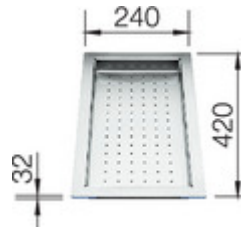

Design tips

Width of base unit : 80 cm

Bowl depth: 190 mm

Taps

BLANCO LEVOS-S
 stainless steel satin polish
 514918

BLANCO LINEE
 stainless steel satin polish
 517595

BLANCO LINEE-S
 stainless steel satin polish
 517592

Wastesystems

BLANCO SOLON-IF
512471

optional

Top-Rails
235906

Lay-on drainer
black
223067

Wooden chopping board
223074

Cutting board
225333

Colander
219649