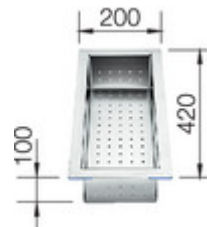

Design tips

Width of base unit : 80 cm

Bowl depth: 190 mm

Taps

BLANCO LEVOS-S
 stainless steel satin polish
 514918

BLANCO LINEE
 stainless steel satin polish
 517595

BLANCO LINEE-S
 stainless steel satin polish
 517592

Wastesystems

BLANCO SOLON-IF
512471

optional

Top-Rails
235906

Lay-on drainer
black
223067

Wooden chopping board
223074

Cutting board
225333

Colander
219649