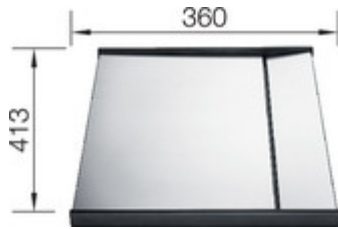

Lay-on drainer
black
223067