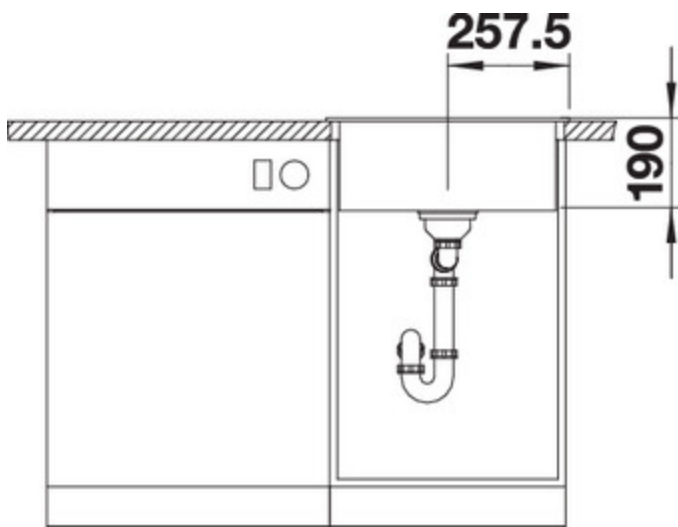

BLANCO DALAGO 5

Item No. 518521

Pros

Clear lines – maximum capacity

- Large bowl for best comfort in small spaces
- Continuous tap ledge with lots of space for the kitchen fittings and other functional elements
- Modern design with clear lines
- Cutting board made of solid beech with two stable positioning options for flexible working, optional available
- Also available as flushmount version

Front View

Scope of supply

waste fitting with space-saving pipe, 3 1/2" basket strainer, pop-up waste

Design tips

Width of base unit : 50 cm

Bowl depth: 190 mm

Taps

BLANCO TIVO-S
anthracite / chrome
517610