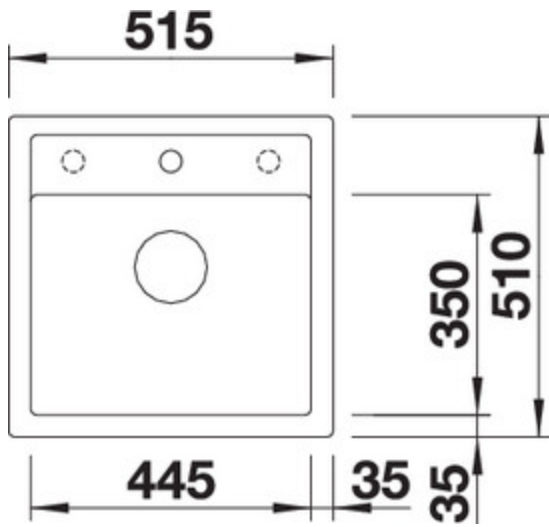

Top View

Scope of supply