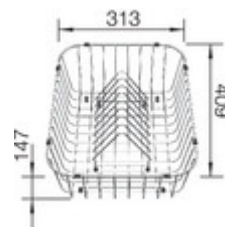

Front View

Scope of supply

waste fitting with space-saving pipe, 3 1/2" basket strainer, pop-up waste

Design tips

Width of base unit : 50 cm

Bowl depth: 190 mm

Taps

BLANCO TIVO-S
anthracite / chrome
517610

Wastesystems

BLANCO SELECT 50/3
520779

optional

Beech wood cutting board
232817

Corner-Caddy
black
235866

Crockery basket and stack
507829

Drainer
black
230734

Outlet cover CapFlow™
517666