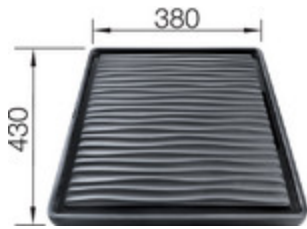

Wastesystems

BLANCO SELECT 50/3
520779

optional

Beech wood cutting board
232817

Corner-Caddy
black
235866

Crockery basket and stack
507829

Drainer
black
230734

Outlet cover CapFlow™
517666