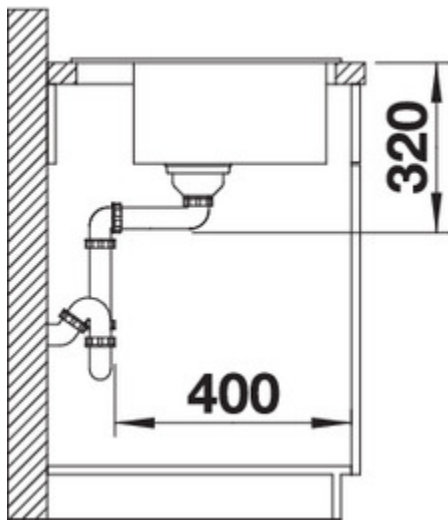

Side View

Scope of supply