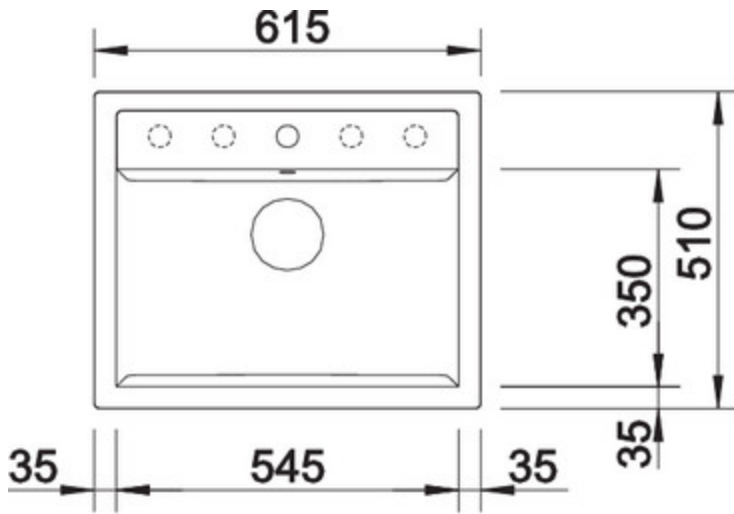

### Clear lines – maximum capacity

- Particularly spacious bowl with integrated overflow
- Wide tap ledge provides space for e.g. soap dispenser or other functional elements
- Modern design with clear lines

## Details

---

Top View

Side View

Front View

## Scope of supply

---

waste fitting with space-saving pipe, 3 1/2" pop-up waste

## Design tips

---

Cabinet Width: 60 cm  
Bowl depth: 190 mm  
Cut out size: 595 x 490 x R15

German warehouse stock.  
Allow 10 working days.