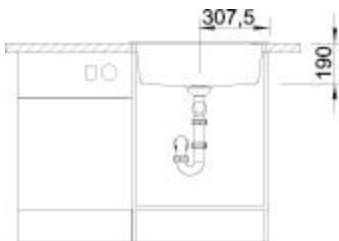

## Details

---

Top View

Side View

Front View

## Scope of supply

---

waste fitting with space-saving pipe, 3 1/2" pop-up waste

## Design tips

---

Cabinet Width: 60 cm  
Bowl depth: 190 mm  
Cut out size: 595 x 490 x R15

German warehouse stock.  
Allow 10 working days.