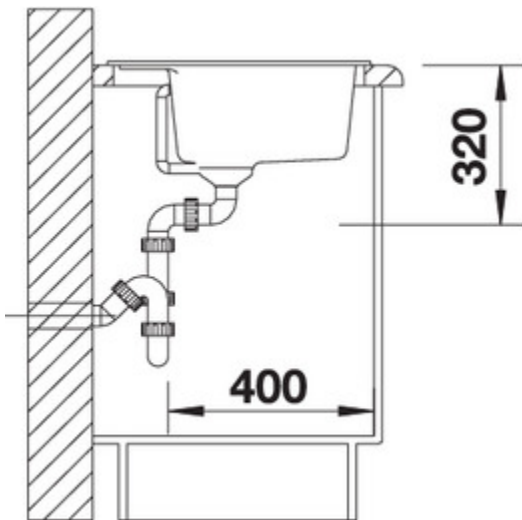

## Details

---

Top View

Side View

Front View

## Scope of supply

---

waste fitting with space-saving pipe, 3 1/2" pop-up waste

## Design tips

---

Cabinet Width: 60 cm  
Bowl depth: 190 mm  
Cut out size: 595 x 490 x R15

German warehouse stock.  
Allow 10 working days.