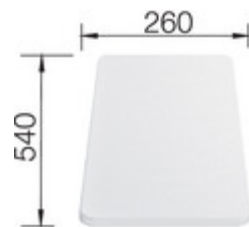

Chopping board
BL210521