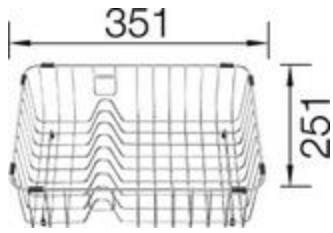

## Design tips

---

Width of base unit : 80 cm

Bowl depth: 200 mm / 200 mm

## optional

---

Top-Rails  
235906

Chopping board  
218313

Chopping board  
217611

Crockery basket  
231693

Drainer  
black  
230734

Outlet cover CapFlow™  
517666