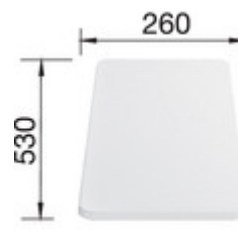

## Design tips

---

Width of base unit : 80 cm

Bowl depth: 200 mm / 200 mm

## optional

---

Top-Rails  
235906

Chopping board  
218313

Chopping board  
217611

Crockery basket  
231693

Drainer  
black  
230734

Outlet cover CapFlow™  
517666