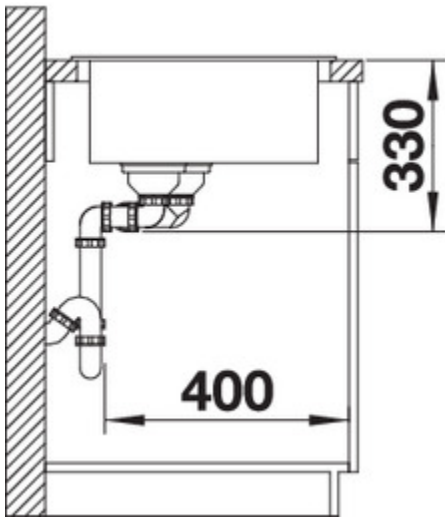

## Details

---

Top View

Side View

Front View

Scope of supply

---

waste fitting with space-saving pipe, two 3 1/2" basket strainers

## Design tips

---

Width of base unit : 80 cm

Bowl depth: 200 mm / 200 mm