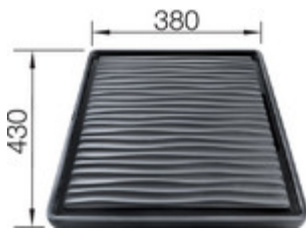

## optional

---

Top-Rails  
235906

Chopping board  
218313

Chopping board  
217611

Crockery basket  
231693

Drainer  
black  
230734

Outlet cover CapFlow™  
517666