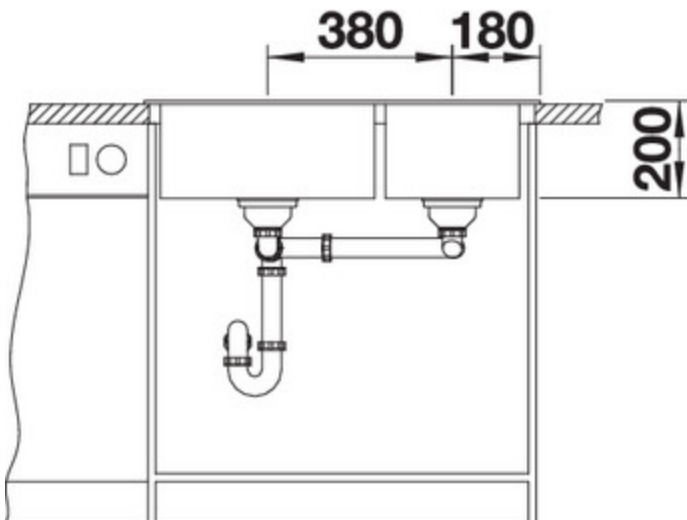

## Details

---

Top View

Side View

Front View

Scope of supply

---

waste fitting with space-saving pipe, two 3 1/2" basket strainers

## Design tips

---

Width of base unit : 80 cm

Bowl depth: 200 mm / 200 mm