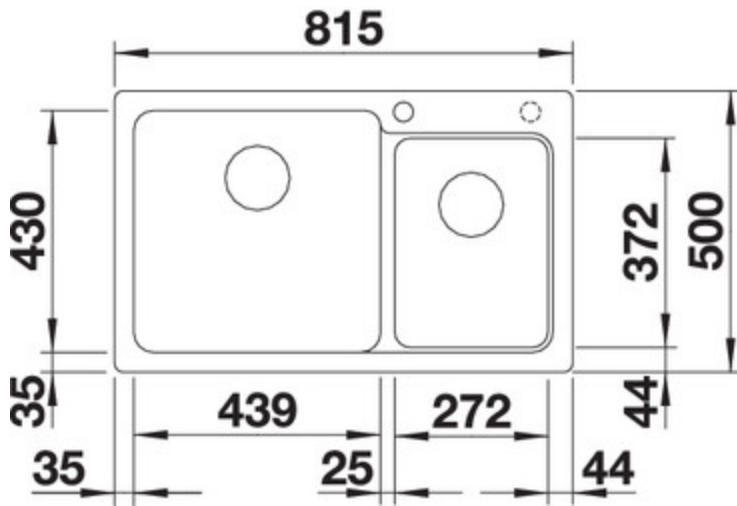

### Tailored to your style

- Balanced, modern lines
- Generously designed main and additional bowl with functional tap ledge
- Maximum comfort for any kitchen
- For the 80 cm sink cabinet

## Details

---

Top View

Side View

Front View

Scope of supply

---

waste fitting with space-saving pipe, two 3 1/2" basket strainers

## Design tips

---

Width of base unit : 80 cm

Bowl depth: 200 mm / 200 mm