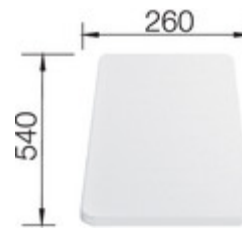

## Design tips

---

Width of base unit : 80 cm

Bowl depth: 220 mm

## optional

---

Top-Rails  
235906

Corner-Caddy  
black  
235866

Chopping board  
210521

Ash compound chopping  
board  
230700

Floating grid  
234795

Drainer  
black  
230734