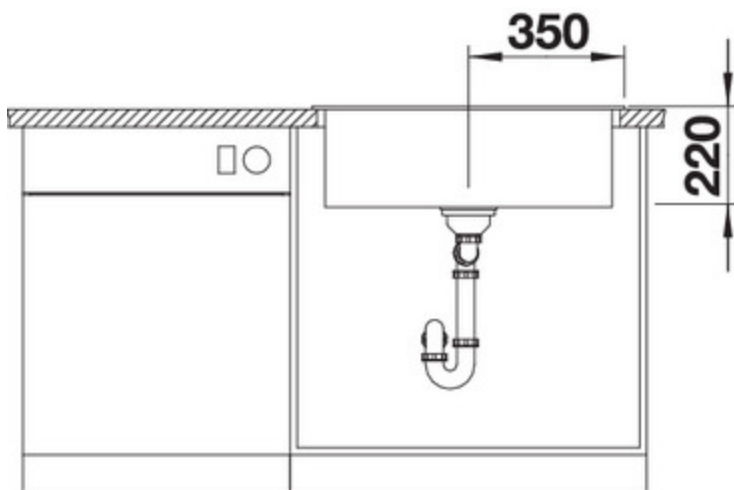

## Details

---

Top View

Side View

Front View

Scope of supply

---

waste fitting with space-saving pipe, 3 1/2" InFino™ basket strainer

## Design tips

---

Width of base unit : 80 cm

Bowl depth: 220 mm