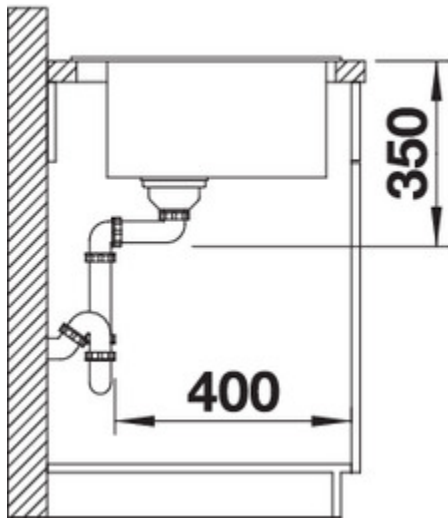

## Details

---

Top View

Side View

Front View

Scope of supply

---

waste fitting with space-saving pipe, 3 1/2" InFino™ basket strainer

## Design tips

---

Width of base unit : 80 cm

Bowl depth: 220 mm