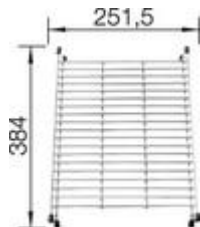

## Design tips

---

Width of base unit : 80 cm

Bowl depth: 220 mm

## optional

---

Top-Rails  
235906

Corner-Caddy  
black  
235866

Chopping board  
210521

Ash compound chopping  
board  
230700

Floating grid  
234795

Drainer  
black  
230734