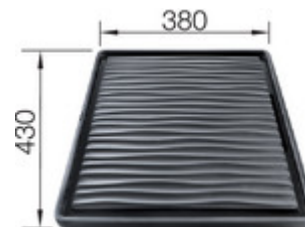

## Taps

---

BLANCO ALTA-S Compact  
anthracite / chrome  
515333

## optional

---

Top-Rails  
235906

Corner-Caddy  
black  
235866

Chopping board  
210521

Ash compound chopping  
board  
230700

Floating grid  
234795

Drainer  
black  
230734