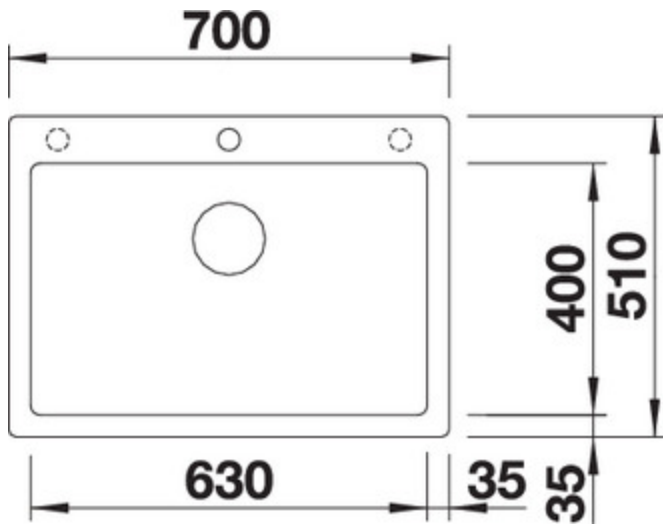

## Details

---

Top View

Side View

Front View

Scope of supply

---

waste fitting with space-saving pipe, 3 1/2" InFino™ basket strainer

## Design tips

---

Width of base unit : 80 cm

Bowl depth: 220 mm