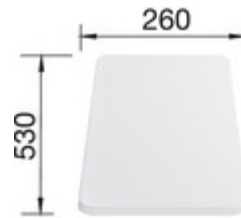

Crockery basket & stack
BL507829

Multifunctional wire basket
BL223297

Drainer
black
BL230734

BLANCO UK Limited
Tel: 01923 635200
Fax: 0800 0911608
> www.blanco.co.uk