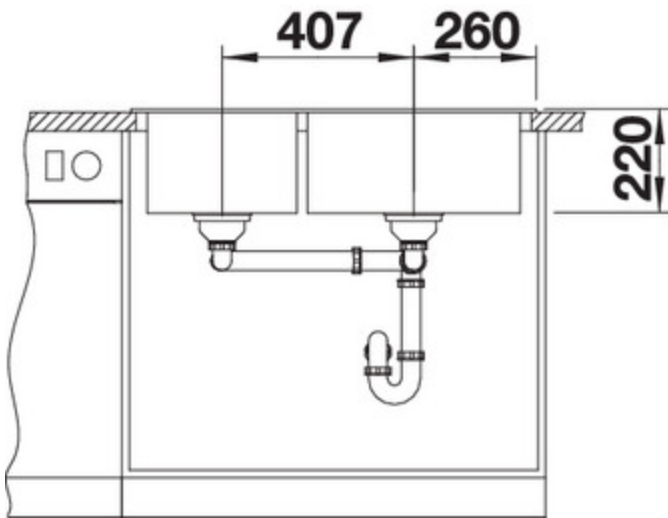

## Details

---

Top View

Side View

Front View

Scope of supply

waste fitting with space-saving pipe, two 3 1/2" basket strainers

## Design tips

---

Cabinet Width: 90 cm

Bowl depth: 220 mm / 220 mm

Cut out size: 840 x 480 x R15

Right hand bowl only

German warehouse stock.

Allow 10 working days.