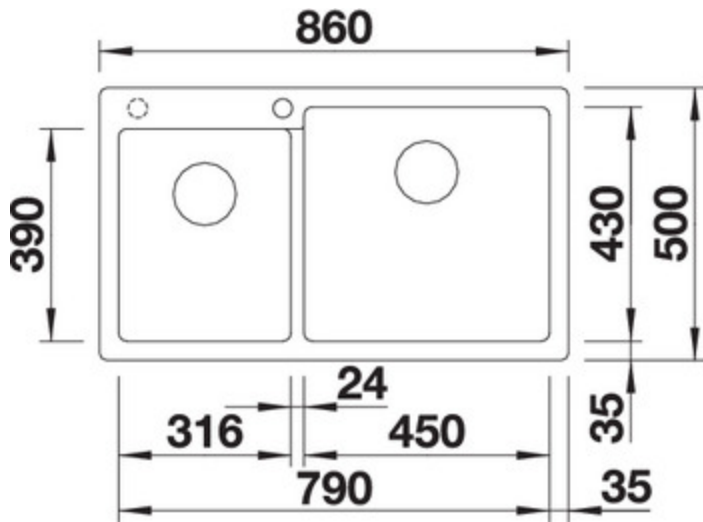

### Pure elegance - high volume

- Timelessly elegant, straight-lined design
- Main bowl and additional bowl with maximum volume thanks to particularly deep bowls
- Spacious tap ledge
- Easy to clean, flowing transition from the sink's rim to the tap ledge
- Elegant and hygienic: the concealed overflow C-overflow®
- With 3 1/2" basket strainers

## Details

---

Top View

Side View

Front View

Scope of supply

waste fitting with space-saving pipe, two 3 1/2" basket strainers

## Design tips

---

Cabinet Width: 90 cm

Bowl depth: 220 mm / 220 mm

Cut out size: 840 x 480 x R15

Right hand bowl only

German warehouse stock.

Allow 10 working days.