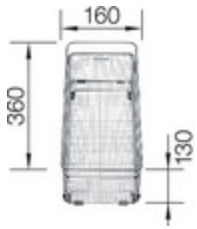

Crockery basket & stack
BL507829

Multifunctional wire basket
BL223297

Drainer
black
BL230734

BLANCO UK Limited
Tel: 01923 635200
Fax: 0800 0911608
> www.blanco.co.uk