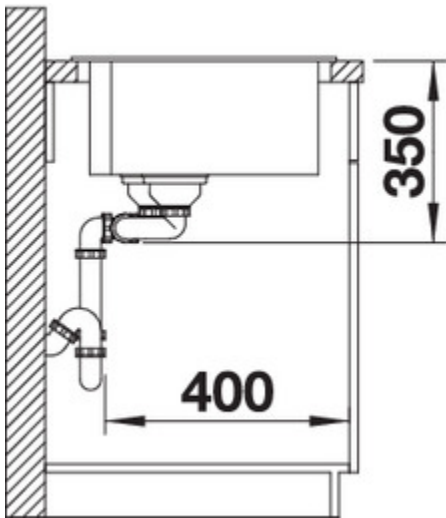

## Details

---

Top View

Side View

Front View

Scope of supply

waste fitting with space-saving pipe, two 3 1/2" basket strainers

## Design tips

---

Cabinet Width: 90 cm

Bowl depth: 220 mm / 220 mm

Cut out size: 840 x 480 x R15

Right hand bowl only

German warehouse stock.

Allow 10 working days.