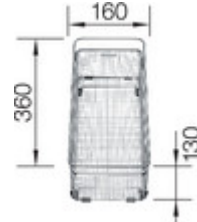

## Design tips

---

Cabinet Width: 90 cm

Bowl depth: 220 mm / 220 mm

Cut out size: 840 x 480 x R15

Right hand bowl only

German warehouse stock.

Allow 10 working days.

## Optional Accessories

---

Multifunctional wire basket  
BL223297

Chopping board  
BL218313

Chopping board  
BL217611

Crockery basket  
BL514238

Crockery basket & stack  
BL507829

Multifunctional wire basket  
BL223297